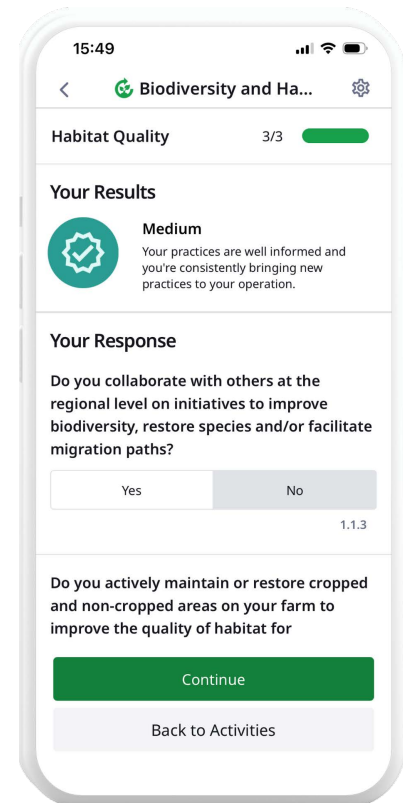

Sustainability Made Simple

Cropwise™ Sustainability transforms farm data into simple, actionable insights that help your growers advance sustainable and regenerative agriculture with less effort.

It collects farm-level data and evaluates it using the Sustainable Outcomes in Agriculture (SOA) Standard, enabling you and your farmers to identify, measure and demonstrate continuous improvements.

- Meet internal and external ESG and sustainability reporting requirements at scale
- Benchmark performance across farms and regions with consistent outcomes and comparable insights
- Access trusted, crop-level GHG emissions estimates through the integrated Cool Farm Tool
- Drive meaningful, measurable outcomes aligned with your regenerative agriculture goals
- Free and easy for your farmers to use — with no long questionnaires or complicated data entry. Farmers maintain ownership of their data.

The Sustainability Outcomes in Agriculture Standard

Identify improvement opportunities using the globally recognized SOA Standard, which achieved GOLD equivalency with the Sustainable Agriculture Initiative Platform Farm Sustainability Assessment (FSA) v3.0. You can track and measure your progress in these areas:

- Review clear qualitative and quantitative metrics — including leadership scores, average yield, nitrogen use efficiency, crop acres and more — to support clear decision-making
- Understand how grower practices align with regenerative agriculture principles and identify opportunities for improvement
- Identify high-impact, region-specific improvement opportunities with qualified insights
- View interactive dashboards with aggregated and anonymized insights, enabling scalable reporting across your organization