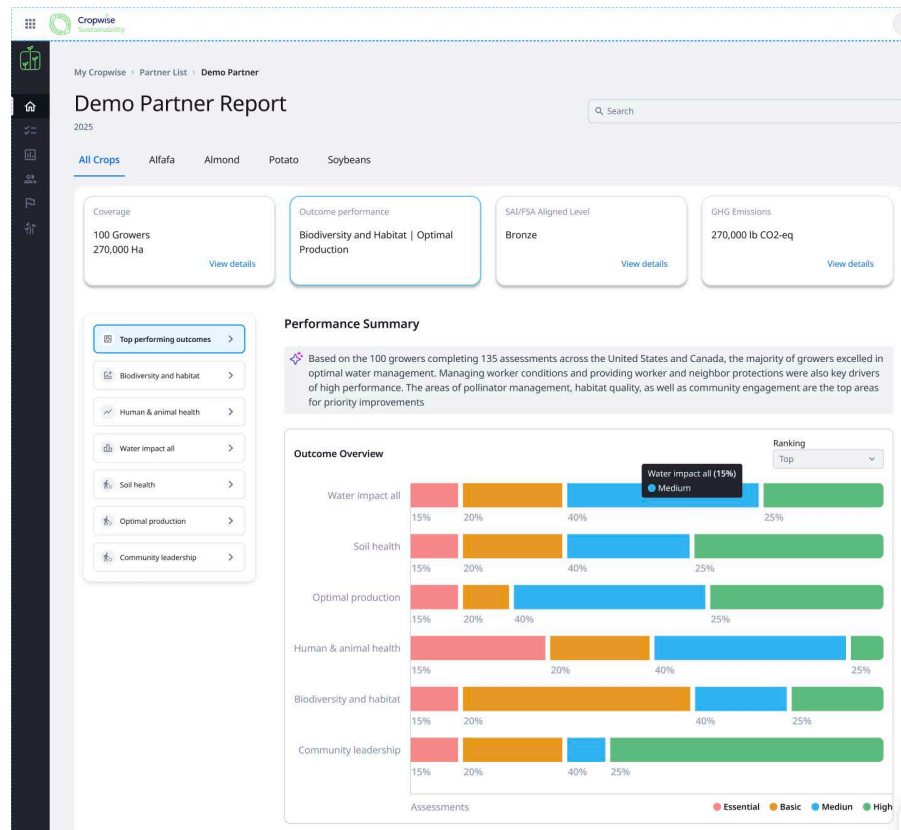

View and Compare Sustainability Performance

Simplify your workflow with automated, reliable reports that make sustainability leadership easier.

- Review clear qualitative and quantitative metrics — including leadership scores, average yield, nitrogen use efficiency, crop acres and more — to support clear decision-making
- Understand how grower practices align with regenerative agriculture principles and identify opportunities for improvement
- Identify high-impact, region-specific improvement opportunities with qualified insights
- View interactive dashboards with aggregated and anonymized insights, enabling scalable reporting across your organization

Cool Farm Alliance Partnership

Access trusted, crop-level greenhouse gas emissions modeling through the integrated Cool Farm Tool, a unique differentiator that enables credible emissions reporting without extra data input.

Dashboard Features

See how all your growers are performing in SOA categories and other specific points of interest, such as:

*The chart depicted herein is hypothetical in nature using estimated numbers and is for illustrative purposes only. Actual results will vary. Calculations are not a guarantee of similar results.

For more information, go to www.cropwise.com/us/sustainability, or scan the QR code

Download the app today!

© 2026 Syngenta. Cropwise™, the Cropwise logo and the Syngenta logo are trademarks of a Syngenta Group Company. All other trademarks are the property of their respective third-party owners.

SLC 19224A 03-2026