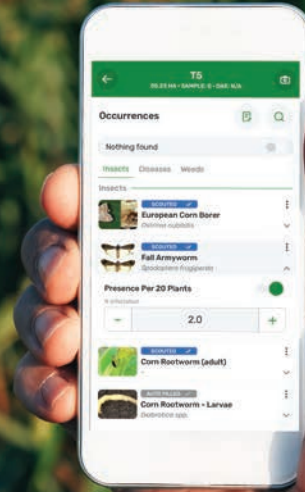

Scout More Efficiently and Communicate Insights that Matter

Cropwise™ Protector from Syngenta can help differentiate your business digitally, enhance grower peace of mind and strengthen your customer relationships. This tool enables you to scout fields and track your notes and photos, so you can make faster agronomic recommendations and your growers can make better decisions.

Customize Your Approach

We offer scouting templates tailored to your business objectives and the unique needs of your growers, so Cropwise Protector can help you turn the data you collect into meaningful insights for your customers. It will help reinforce your role as their local agronomic expert.

It can be used with Cropwise Imagery so you can help your growers address agronomic issues in their fields, so they can realize higher yield potential and be more successful.

Download the
Cropwise Protector
app today.

iPhone

Android

Digital Monitoring that Instills Confidence

Scout More Efficiently

- Save time scouting with intuitive and customizable features
- Access georeferencing that tags data to a specific crop zone
- Enter the data and go — Cropwise Protector sorts it for you
- Track observations throughout the field
- Capture photos, notes and voice recordings
- Gain customized pest measurements